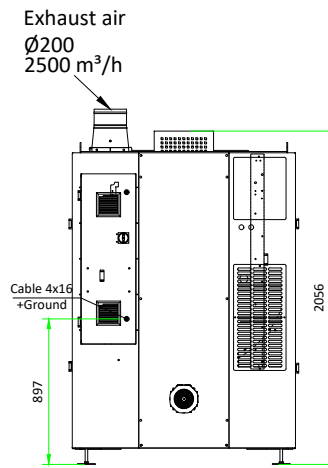

TD40 ELECTRIC HEATED

TD40 STEAM HEATED

TD40 GAS HEATED

- 1 - MANOMETER
- 2 - GAS VALVE
- 3 - FILTER
- 4 - VALVE