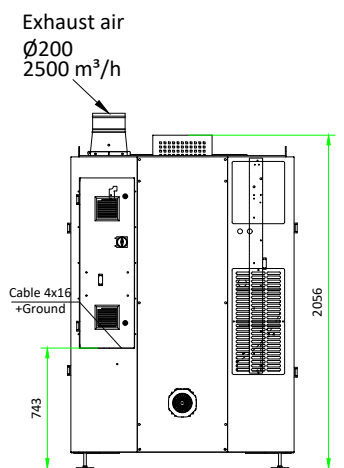

TD40 ELECTRIC HEATED

TD40 STEAM HEATED

TD40 GAS HEATED

- 1 - MANOMETER
- 2 - GAS VALVE
- 3 - FILTER
- 4 - VALVE