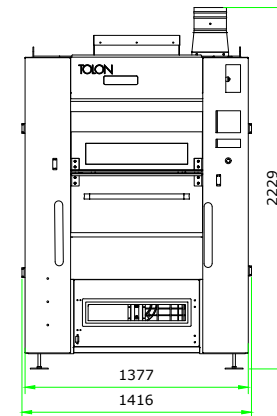

TD40 ELECTRIC HEATED

TD40 STEAM HEATED

TD40 GAS HEATED

- 1 - MANOMETER
- 2 - GAS VALVE
- 3 - FILTER
- 4 - VALVE