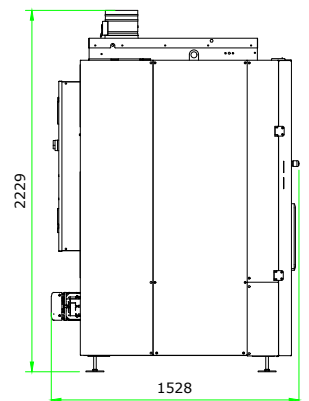

TD40 ELECTRIC HEATED

TD40 STEAM HEATED

TD40 GAS HEATED

- 1 - MANOMETER
- 2 - GAS VALVE
- 3 - FILTER
- 4 - VALVE