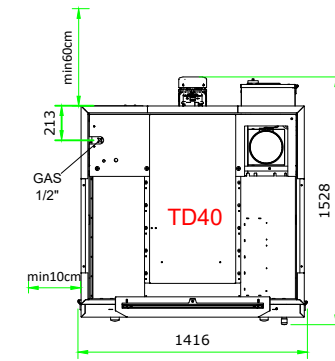

TD40 ELECTRIC HEATED

TD40 STEAM HEATED

TD40 GAS HEATED

- 1 - MANOMETER
- 2 - GAS VALVE
- 3 - FILTER
- 4 - VALVE