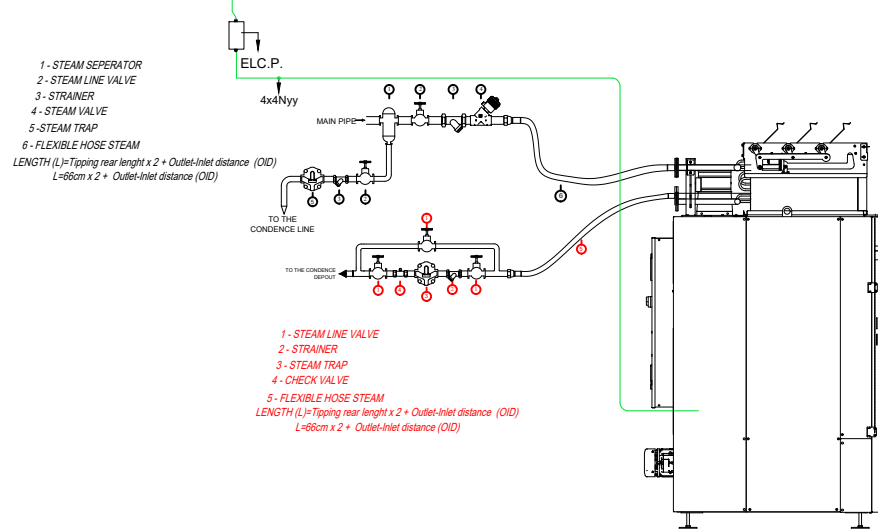

TD40 ELECTRIC HEATED

TD40 STEAM HEATED

TD40 GAS HEATED

- 1 - MANOMETER
- 2 - GAS VALVE
- 3 - FILTER
- 4 - VALVE