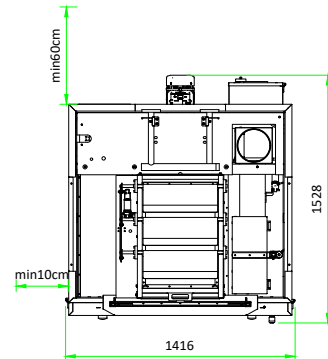

TD40 ELECTRIC HEATED

TD40 STEAM HEATED

TD40 GAS HEATED

- 1 - MANOMETER
- 2 - GAS VALVE
- 3 - FILTER
- 4 - VALVE