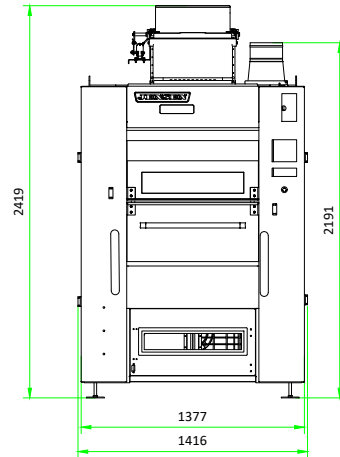

TD40 ELECTRIC HEATED

TD40 STEAM HEATED

TD40 GAS HEATED

- 1 - MANOMETER
- 2 - GAS VALVE
- 3 - FILTER
- 4 - VALVE