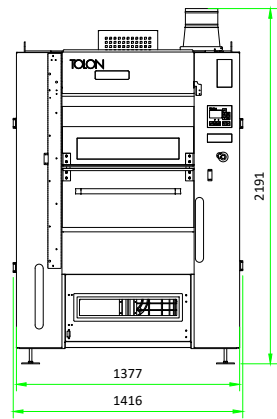

TD40 ELECTRIC HEATED

TD40 STEAM HEATED

TD40 GAS HEATED

- 1 - MANOMETER
- 2 - GAS VALVE
- 3 - FILTER
- 4 - VALVE