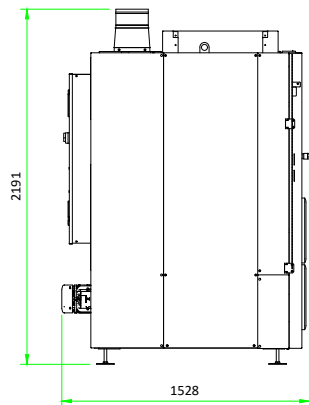

TD40 ELECTRIC HEATED

TD40 STEAM HEATED

TD40 GAS HEATED

- 1 - MANOMETER
- 2 - GAS VALVE
- 3 - FILTER
- 4 - VALVE