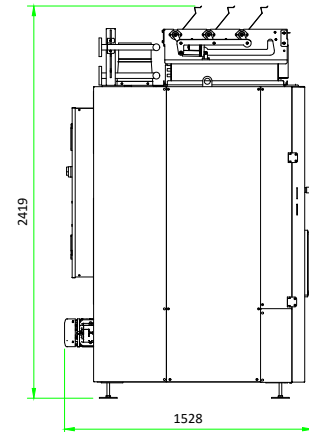

TD40 ELECTRIC HEATED

TD40 STEAM HEATED

TD40 GAS HEATED

- 1 - MANOMETER
- 2 - GAS VALVE
- 3 - FILTER
- 4 - VALVE