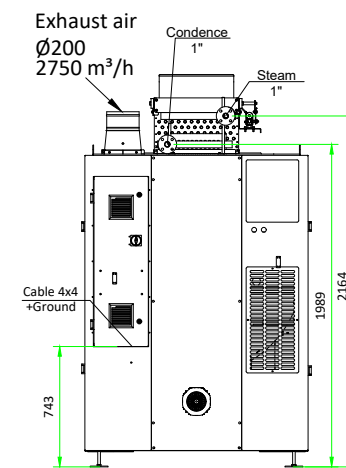

TD40 ELECTRIC HEATED

TD40 STEAM HEATED

TD40 GAS HEATED

- 1 - MANOMETER
- 2 - GAS VALVE
- 3 - FILTER
- 4 - VALVE