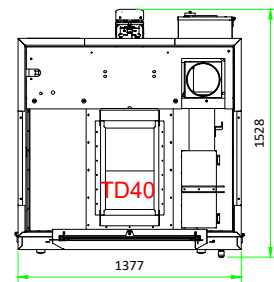

TD40 ELECTRIC HEATED

TD40 STEAM HEATED

TD40 GAS HEATED

- 1 - MANOMETER
- 2 - GAS VALVE
- 3 - FILTER
- 4 - VALVE