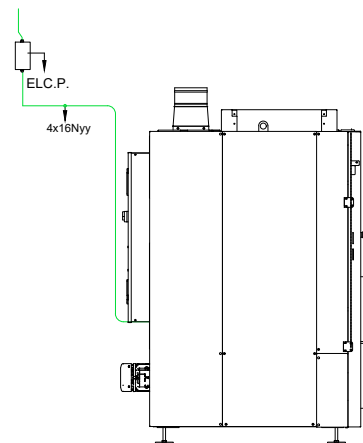

TD40 ELECTRIC HEATED

TD40 STEAM HEATED

TD40 GAS HEATED

- 1 - MANOMETER
- 2 - GAS VALVE
- 3 - FILTER
- 4 - VALVE